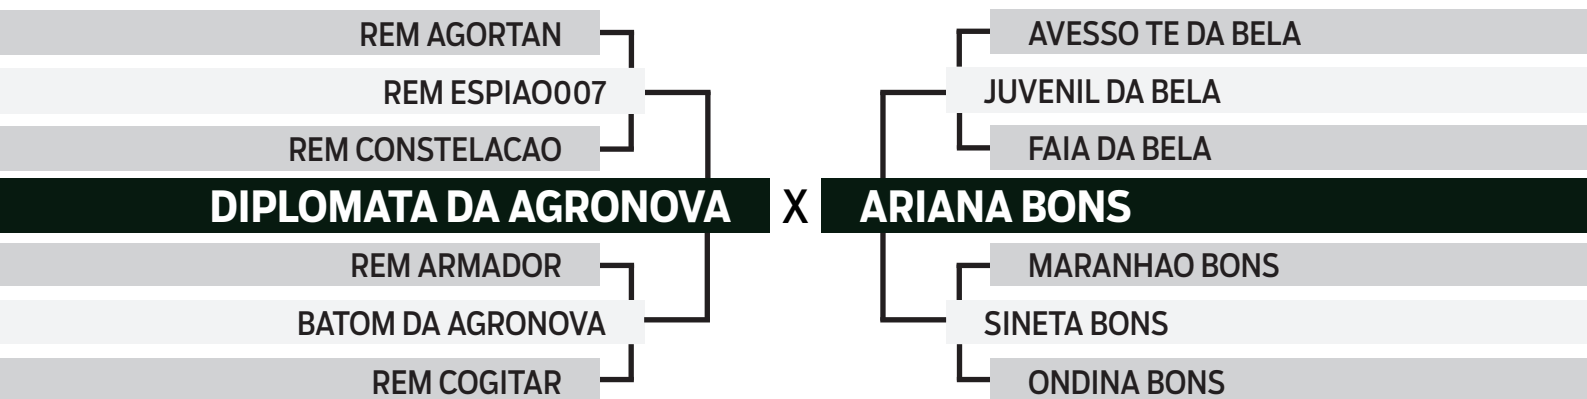

ESPECIAL BONSUCESSO

geração 2023

06

ESPLANADA BONS

SEXO: FÊMEA • REG: BONS 5086 • RAÇA: NELORE PO • NASC.: 01/01/2024
PESO: 436 KG

	MGT_e	MP120	DP210	DP450	DPE365	DPN	DSTAY	D3P	DAOL	DACAB
TOP INDICE	24.99	3.86	14.35	26.27	1.61	1.88	85.67	73.61	2.98	1.05
	4%	4%	3%	4%	2%	98%	6%	50%	8%	1%

	iABCZ	PD-ED	PS-ED	PM-EM	TMD	IPP	STAY	PE-365	AOL	ACAB	MAR	M
DECA INDICE	20.69	13.42	24.89	2.48	9.86	-29.62	31.56	1.317	3.709	2.042	0.38	3.835
	1	1	1	1	1	1	5	1	1	1	4	1
P% INDICE	-	-	-	-	-	-	-	-	-	-	-	-

	IQG	PN	TMD	PS	GPD	CFS	PES	STAY	IPP	AOL	EGS
TOP INDICE	28.408	0.834	9.857	24.884	11.469	7.972	1.67	31.556	-29.62	3.708	2.042
	2%	99%	2%	0.5%	2%	0.5%	2%	51%	1%	1%	6%