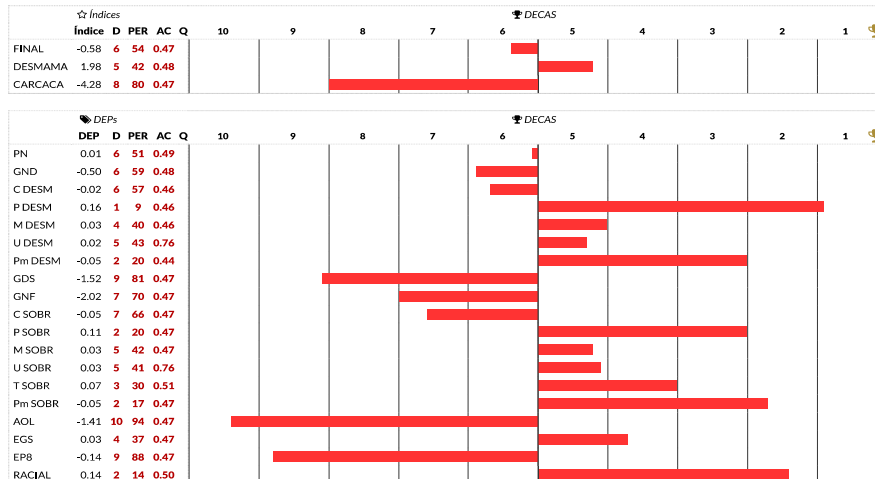

COMPRADOR:

R$