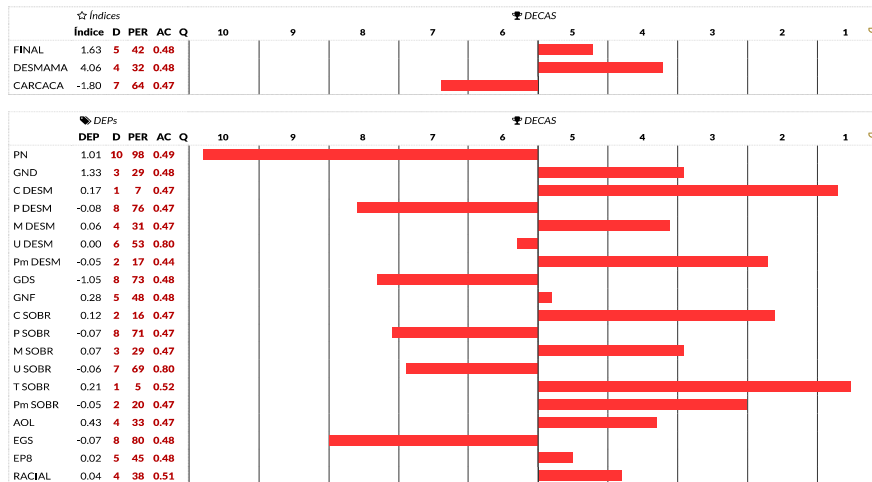

LEILÃO TERRA BOA - EDIÇÃO VIRTUAL

04/07/2021 • 13 horas • Canal Rural

LOTE
106
ANIMAL: 1 de 3

VENDEDOR: FAZENDA TERRA BOA

Fêmea - BRANGUS 3/8
JT 2011 - 25/07/2017

BRANGUS JT 2011 FIV

LINEMAN OF BRINKS 881A7	GUARDIAN Y7993 R. OSCAR TE
TRANSFORMER OF BRINKS 784E6	GAP ZB035
MISS BB NEW EXACTO 784W	GAP TERRA ZS036
JC MR CLASSIC 314H	X GAP E198
-	REP MULTIPLoS
RKS PATRIOTIC EXPECTATION	GAP B878
-	GAP S518

GERAÇÃO	4ª
PELAGEM	PRETA

REPRODUTIVO:
Prenhe de RM

LOTE
106
ANIMAL: 2 de 3

VENDEDOR: FAZENDA TERRA BOA

Fêmea - BRANGUS 3/8
MA 501 - 02/02/2015

MATO ALEGRE 501 FIV

GUARDIAN Y8135 Y. ARAUCANO	GUARDIAN Y7369 YAMUL
CORRALERO 777 YASTÁ 1614C	E245 Y DA A.R.T.E.
CALEDONIA Y1614	CCR MS TINY 162W
CORRALERO 2307 CHALTEN	X SANTA ROSA 0079
-	-
CORRALERA 1300 ROBER E LEE	REBANHO 445
-	-

GERAÇÃO	2ª
PELAGEM	PRETA

REPRODUTIVO:
Prenhe de RM