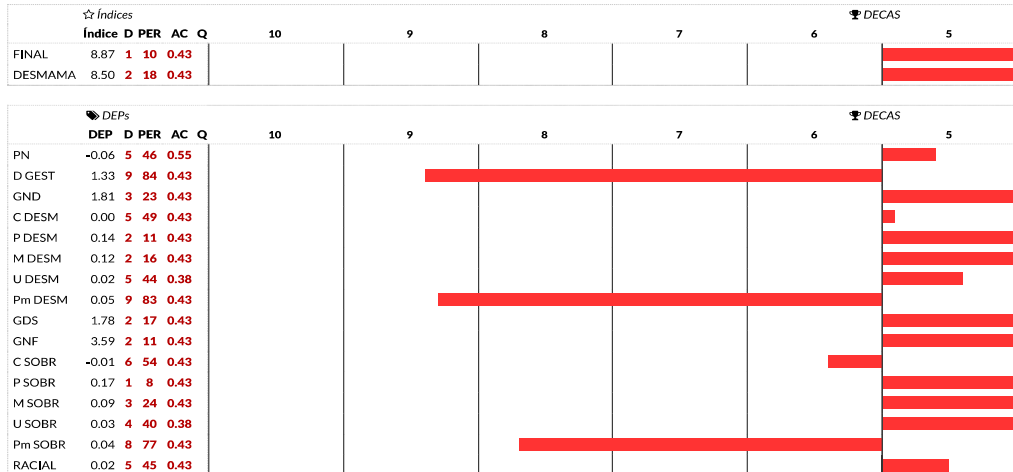

LEILÃO TERRA BOA - EDIÇÃO VIRTUAL

04/07/2021 • 13 horas • Canal Rural

LOTE
106
ANIMAL: 3 de 3

VENDEDOR: FAZENDA TERRA BOA

Fêmea - BRANGUS 3/8
P 5436 - 02/09/1994

GAP P5436/16

COWBOY OF BRINKS	-
SUNDANCE OF BRINKS	REP. MULTIPLoS
MISS BB NEW PERFORMER	-
GUAPIARA BR1521	X GAP E6973
GUARDIAN Y7993 R. OSCAR TE	REP MULTIPLoS
BRANGUS SANTA ALICE JP070	GAP U6526
CHAPARRAL E1019 SAFIRA	GAP H1400

GERAÇÃO	1ª
PELAGEM	PRETA

REPRODUTIVO:
Prenhe de RM

COMPRADOR:

R$

LOTE
107
ANIMAL: 1 de 3

VENDEDOR: FAZENDA TERRA BOA

Fêmea - BRANGUS 3/8
JT 1341 - 20/09/2013

BRANGUS JT 1341

GUARDIAN Y8135 Y. ARAUCANO	-
CORRALERO 777 YASTÁ 1614C	REP. MULTIPLoS
CALEDONIA Y1614	-
CORRALERO 2307 CHALTEN	X BRANGUS JT 459
-	-
CORRALERA 1300 ROBER E LEE	REBANHO 594
-	-

GERAÇÃO	2ª
PELAGEM	PRETA

REPRODUTIVO:
Prenhe de RM