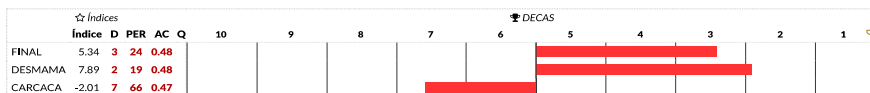

LEILÃO TERRA BOA - EDIÇÃO VIRTUAL

04/07/2021 • 13 horas • Canal Rural

LOTE
110
ANIMAL: 1 de 3

VENDEDOR: FAZENDA TERRA BOA

Fêmea - BRANGUS 3/8
JT 2214 - 30/07/2018

BRANGUS JT 2214 FIV

LINEMAN OF BRINKS 881A7	EBANO 4045 GLADIADOR TE
TRANSFORMER OF BRINKS 784E6	GAP C195
MISS BB NEW EXACTO 784W	GAP Z1326
JC MR CLASSIC 314H X	BRANGUS JT 1202
-	GAP ZA075
RKS PATRIOTIC EXPECTATION	GAP F1894
-	GAP ZB028

GERAÇÃO	5ª
PELAGEM	PRETA

REPRODUTIVO:
Prenhe do PALANQUE