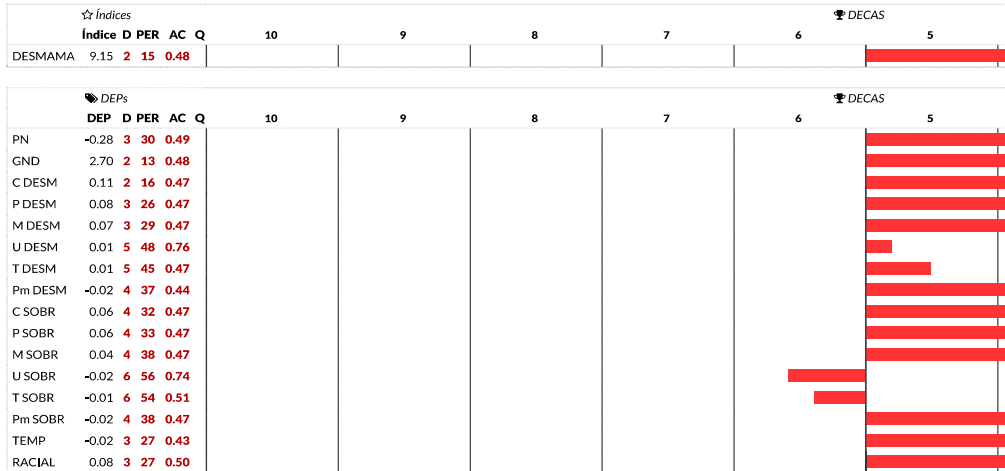

LEILÃO TERRA BOA - EDIÇÃO VIRTUAL

04/07/2021 • 13 horas • Canal Rural

LOTE
113
ANIMAL: 2 de 3

VENDEDOR: FAZENDA TERRA BOA

Fêmea - BRANGUS 3/8
MA 1001 - 17/09/2018

MATO ALEGRE 1001

GUARDIAN Y8135 Y. ARAUCANO	JC MR CLASSIC 314H
CORRALERO 777 YASTÁ 1614C	RANCHO 313 TE
CALEDONIA Y1614	RANCHO 3013
CORRALERO 2307 CHALTEN	X MATO ALEGRE 460
-	GUARDIAN Y7993 R. OSCAR TE
CORRALERA 1300 ROBER E LEE	2820 DO RUBAIYAT
-	1789 E245 DO RUBAIYAT

GERAÇÃO	4ª
PELAGEM	PRETA

REPRODUTIVO:
Prenhe de RM

COMPRADOR:

R$

LOTE
113
ANIMAL: 3 de 3

VENDEDOR: FAZENDA TERRA BOA

Fêmea - BRANGUS 3/8
JT 2164 - 13/11/2017

BRANGUS JT 2164

TRANSFORMER OF BRINKS 784E6	ALI OF BRINKS
JC MR CLASSIC 314H	STA CRUZ 3475 ALI. 803G TE
RKS PATRIOTIC EXPECTATION	MISS BRINKS 803G TRANSFORMER
BRANGUS JT 1555 FIV	X STA CRUZ E061
GAP TORNADO Z217	SANTA CRUZ 9049
GAP E030	STA CRUZ 4859
GAP B116	SANTA CRUZ 8150

GERAÇÃO	6ª
PELAGEM	PRETA

REPRODUTIVO:
Prenhe do TRUMPETER