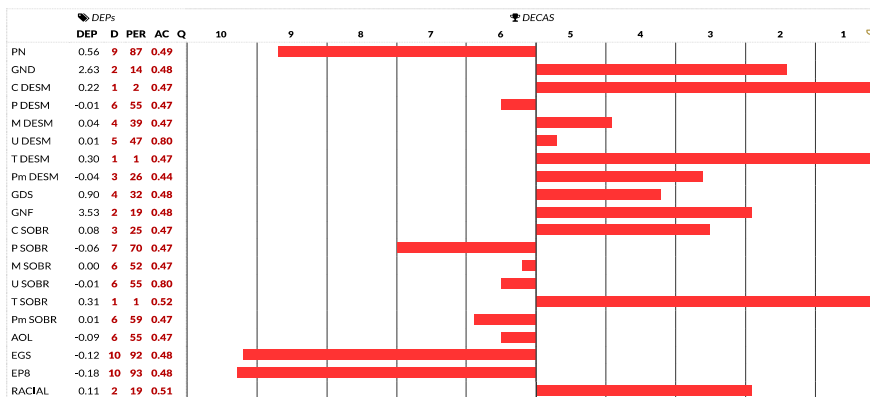

LEILÃO TERRA BOA - EDIÇÃO VIRTUAL

04/07/2021 • 13 horas • Canal Rural

LOTE
110
ANIMAL: 1 de 3

VENDEDOR: FAZENDA TERRA BOA

Fêmea - BRANGUS 3/8
JT 2214 - 30/07/2018

BRANGUS JT 2214 FIV

LINEMAN OF BRINKS 881A7	EBANO 4045 GLADIADOR TE
TRANSFORMER OF BRINKS 784E6	GAP C195
MISS BB NEW EXACTO 784W	GAP Z1326
JC MR CLASSIC 314H X	BRANGUS JT 1202
-	GAP ZA075
RKS PATRIOTIC EXPECTATION	GAP F1894
-	GAP ZB028

GERAÇÃO	5ª
PELAGEM	PRETA

REPRODUTIVO:
Prenhe do PALANQUE